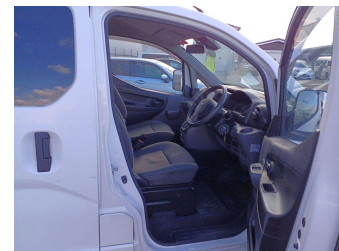

2020 NISSAN NV200 VANETTE

Purchase Price **\$18,495**
Includes GST, Registration & Licensing

Finance may be available on this vehicle. Ask one of our friendly staff for more information.

Gain peace of mind with Mechanical Breakdown Insurance. **Ask us how.**

Top features
None Listed

Body Style
5 door

Odometer
124,465 km

Engine
1590 cc

Fuel Type
-

Transmission
-

Wheels
-

VIN
7AT0DH8MX26154297

Interior
Gray, cloth

Safety

Based on 2025 VSRR rating

Reg No.
-

Ext Colour
white

History
-

Seats
-

CO2 Emissions
★★★★☆
195 grams/km