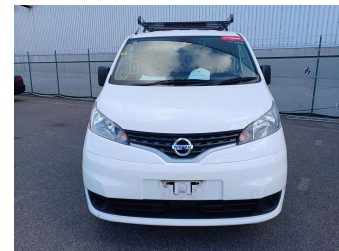

2020 NISSAN NV200 VANETTE

Purchase Price **\$18,495**
Includes GST, Registration & Licensing

Finance may be available on this vehicle. Ask one of our friendly staff for more information.

Gain peace of mind with Mechanical Breakdown Insurance. **Ask us how.**

Top features
None Listed

Body Style
5 door

Odometer
124,465 km

Engine
1590 cc

Fuel Type
-

Transmission
-

Wheels
-

VIN
7AT0DH8MX26154297

Interior
Gray, cloth

Safety

Based on 2025 VSRR rating

Reg No.
-

Ext Colour
white

History
-

Seats
-

CO2 Emissions
★★★★☆
195 grams/km