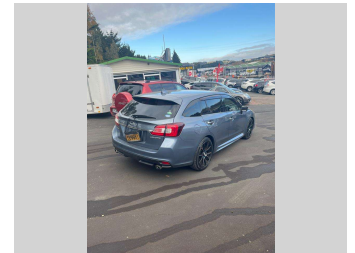

2015 Subaru LEVORG 1.6L turbo

Purchase Price **\$18,495**
Includes GST, Registration & Licensing

Finance may be available on this vehicle. Ask one of our friendly staff for more information.

Gain peace of mind with Mechanical Breakdown Insurance. **Ask us how.**

Body Style
5 door, Station Wagon

Odometer
48,180 km

Engine
1600 cc, Internal Combustion

Fuel Type
Petrol

Transmission
Auto, All Wheel Drive

Wheels
Custom Alloys

VIN
7AT0GF22X26058736

Interior
Black, Cloth