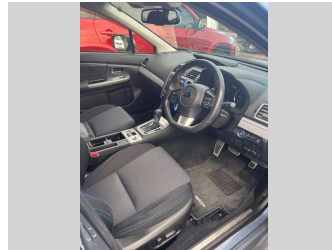

2015 Subaru LEVORG 1.6L turbo

Purchase Price **\$18,495**
Includes GST, Registration & Licensing

Finance may be available on this vehicle. Ask one of our friendly staff for more information.

Gain peace of mind with Mechanical Breakdown Insurance. **Ask us how.**

Body Style
5 door, Station Wagon

Odometer
48,180 km

Engine
1600 cc, Internal Combustion

Fuel Type
Petrol

Transmission
Auto, All Wheel Drive

Wheels
Custom Alloys

VIN
7AT0GF22X26058736

Interior
Black, Cloth