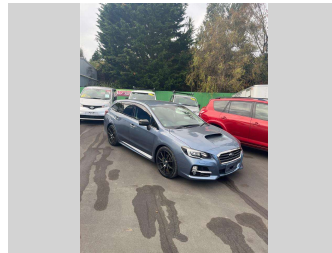

2015 Subaru LEVORG 1.6L turbo

Purchase Price **\$18,495**
Includes GST, Registration & Licensing

Finance may be available on this vehicle. Ask one of our friendly staff for more information.

Gain peace of mind with Mechanical Breakdown Insurance. **Ask us how.**

Body Style
5 door, Station Wagon

Odometer
48,180 km

Engine
1600 cc, Internal Combustion

Fuel Type
Petrol

Transmission
Auto, All Wheel Drive

Wheels
Custom Alloys

VIN
7AT0GF22X26058736

Interior
Black, Cloth