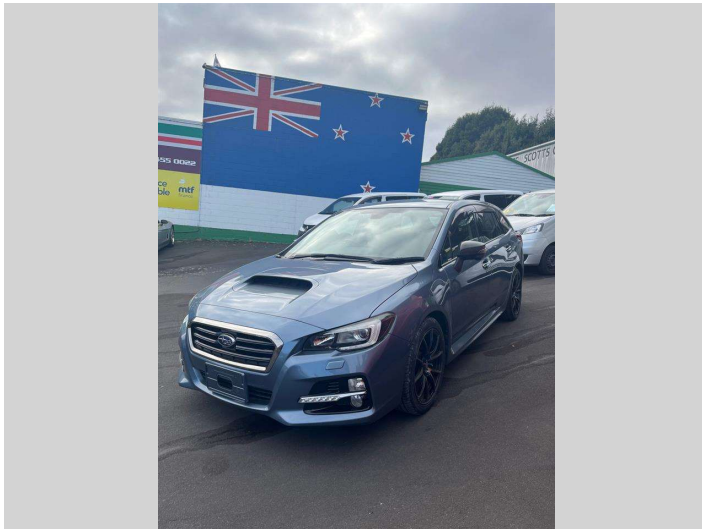

2015 Subaru LEVORG 1.6L turbo

Purchase Price **\$18,495**
Includes GST, Registration & Licensing

Finance may be available on this vehicle. Ask one of our friendly staff for more information.

Gain peace of mind with Mechanical Breakdown Insurance. **Ask us how.**

Body Style
5 door, Station Wagon

Odometer
48,180 km

Engine
1600 cc, Internal Combustion

Fuel Type
Petrol

Transmission
Auto, All Wheel Drive

Wheels
Custom Alloys

VIN
7AT0GF22X26058736

Interior
Black, Cloth