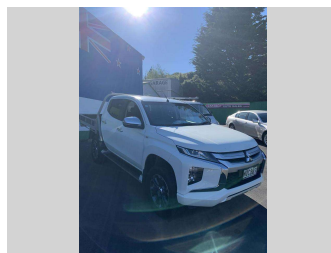

2019 Mitsubishi triton DC GLXR 6MT 2.4D/6MT

Purchase Price **\$24,995**
Includes GST, Registration & Licensing

Finance may be available on this vehicle. Ask one of our friendly staff for more information.

Body Style
4 door, Ute

Odometer
114,315 km

Engine
2442 cc, Internal Combustion

Fuel Type
Diesel

Transmission
Auto, 2WD

Wheels
Factory Alloys

VIN
MMAJJKK10KH022245

Interior
Black, Cloth