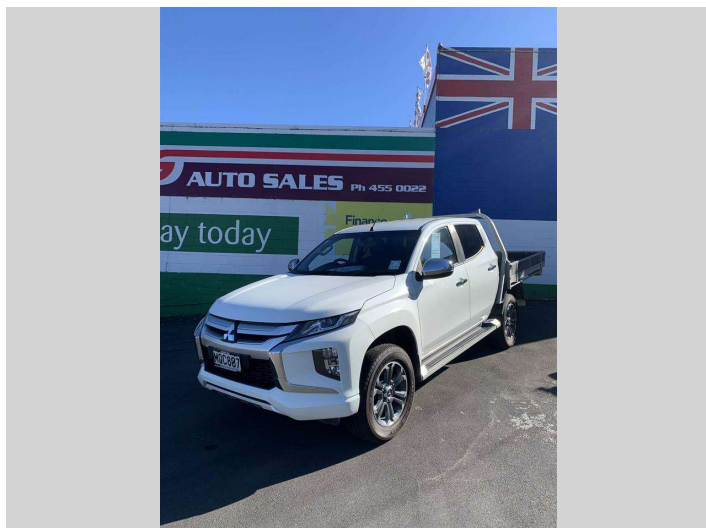

2019 Mitsubishi triton DC GLXR 6MT 2.4D/6MT

Purchase Price **\$24,995**
Includes GST, Registration & Licensing

Finance may be available on this vehicle. Ask one of our friendly staff for more information.

Body Style
4 door, Ute

Odometer
114,315 km

Engine
2442 cc, Internal Combustion

Fuel Type
Diesel

Transmission
Auto, 2WD

Wheels
Factory Alloys

VIN
MMAJJKK10KH022245

Interior
Black, Cloth