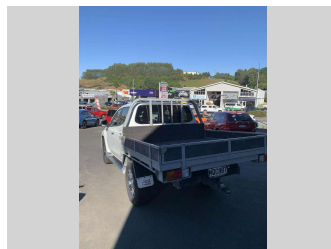

2019 Mitsubishi triton DC GLXR 6MT 2.4D/6MT

Purchase Price **\$24,995**
Includes GST, Registration & Licensing

Finance may be available on this vehicle. Ask one of our friendly staff for more information.

Body Style
4 door, Ute

Odometer
114,315 km

Engine
2442 cc, Internal Combustion

Fuel Type
Diesel

Transmission
Auto, 2WD

Wheels
Factory Alloys

VIN
MMAJJKK10KH022245

Interior
Black, Cloth