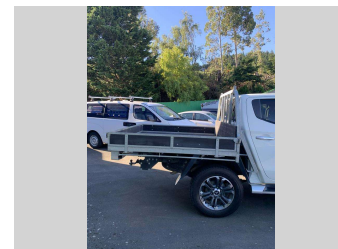

2019 Mitsubishi triton DC GLXR 6MT 2.4D/6MT

Purchase Price **\$24,995**
Includes GST, Registration & Licensing

Finance may be available on this vehicle. Ask one of our friendly staff for more information.

Body Style
4 door, Ute

Odometer
114,315 km

Engine
2442 cc, Internal Combustion

Fuel Type
Diesel

Transmission
Auto, 2WD

Wheels
Factory Alloys

VIN
MMAJJKK10KH022245

Interior
Black, Cloth