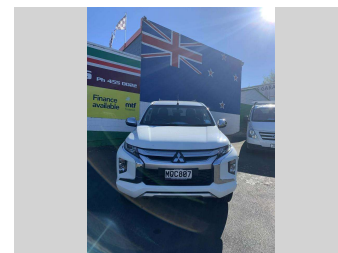

2019 Mitsubishi triton DC GLXR 6MT 2.4D/6MT

Purchase Price **\$24,995**
Includes GST, Registration & Licensing

Finance may be available on this vehicle. Ask one of our friendly staff for more information.