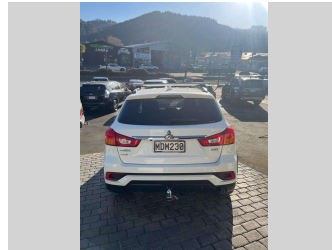

2019 Mitsubishi ASX XLS 2.3D/4WD/6AT

Purchase Price **\$16,995**
Includes GST, Registration & Licensing

Finance may be available on this vehicle. Ask one of our friendly staff for more information.

Gain peace of mind with Mechanical Breakdown Insurance. **Ask us how.**

Body Style
5 door, Station Wagon

Odometer
86,268 km

Engine
2268 cc, Internal Combustion

Fuel Type
Diesel

Transmission
Auto, 4WD

Wheels
Factory Alloys

VIN
JMFXLGA8WKU000421

Interior
Black, leather and suade