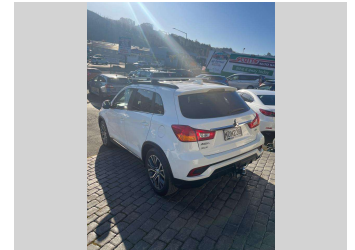

2019 Mitsubishi ASX XLS 2.3D/4WD/6AT

Purchase Price **\$16,995**
Includes GST, Registration & Licensing

Finance may be available on this vehicle. Ask one of our friendly staff for more information.

Gain peace of mind with Mechanical Breakdown Insurance. **Ask us how.**

Body Style
5 door, Station Wagon

Odometer
86,268 km

Engine
2268 cc, Internal Combustion

Fuel Type
Diesel

Transmission
Auto, 4WD

Wheels
Factory Alloys

VIN
JMFXLGA8WKU000421

Interior
Black, leather and suade