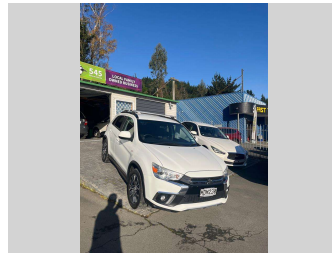

2019 Mitsubishi ASX XLS 2.3D/4WD/6AT

Purchase Price **\$16,995**
Includes GST, Registration & Licensing

Finance may be available on this vehicle. Ask one of our friendly staff for more information.

Gain peace of mind with Mechanical Breakdown Insurance. **Ask us how.**

Body Style
5 door, Station Wagon

Odometer
86,268 km

Engine
2268 cc, Internal Combustion

Fuel Type
Diesel

Transmission
Auto, 4WD

Wheels
Factory Alloys

VIN
JMFXLGA8WKU000421

Interior
Black, leather and suade