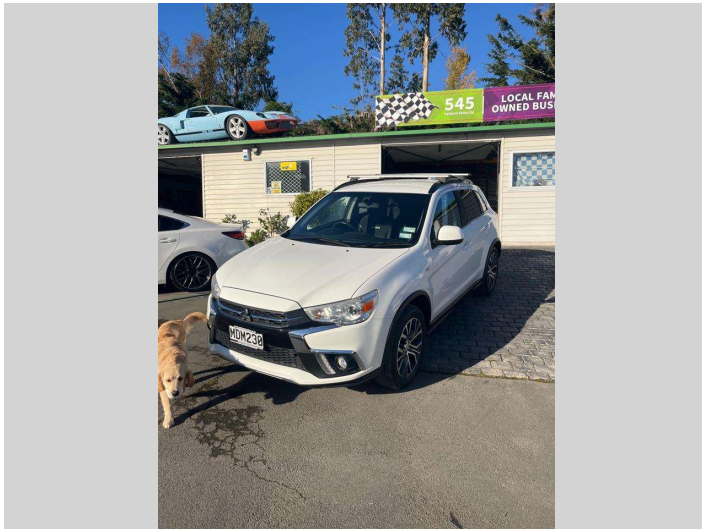

2019 Mitsubishi ASX XLS 2.3D/4WD/6AT

Purchase Price **\$16,995**
Includes GST, Registration & Licensing

Finance may be available on this vehicle. Ask one of our friendly staff for more information.

Gain peace of mind with Mechanical Breakdown Insurance. **Ask us how.**

Body Style
5 door, Station Wagon

Odometer
86,268 km

Engine
2268 cc, Internal Combustion

Fuel Type
Diesel

Transmission
Auto, 4WD

Wheels
Factory Alloys

VIN
JMFXLGA8WKU000421

Interior
Black, leather and suade