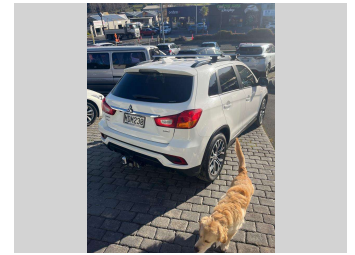

2019 Mitsubishi ASX XLS 2.3D/4WD/6AT

Purchase Price **\$16,995**
Includes GST, Registration & Licensing

Finance may be available on this vehicle. Ask one of our friendly staff for more information.

Gain peace of mind with Mechanical Breakdown Insurance. **Ask us how.**

Body Style
5 door, Station Wagon

Odometer
86,268 km

Engine
2268 cc, Internal Combustion

Fuel Type
Diesel

Transmission
Auto, 4WD

Wheels
Factory Alloys

VIN
JMFXLGA8WKU000421

Interior
Black, leather and suade