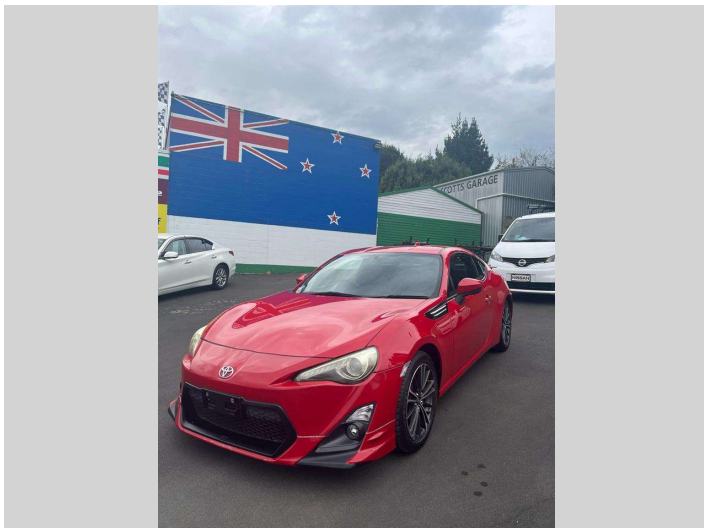

2015 Toyota 86 2.0i

Purchase Price **\$17,995**
Includes GST, Registration & Licensing

Finance may be available on this vehicle. Ask one of our friendly staff for more information.

Gain peace of mind with Mechanical Breakdown Insurance. **Ask us how.**

Body Style
Coupe

Odometer
161,188 km

Engine
2000 cc, Internal Combustion

Fuel Type
Petrol

Transmission
Auto, Rear Wheel

Wheels
Factory Alloys

VIN
7AT0H65RX26057501

Interior
Black, Cloth