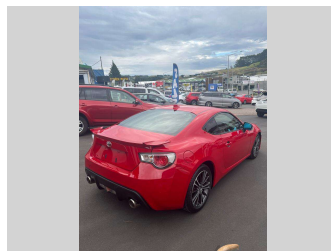

2015 Toyota 86 2.0i

Purchase Price **\$17,995**
Includes GST, Registration & Licensing

Finance may be available on this vehicle. Ask one of our friendly staff for more information.

Gain peace of mind with Mechanical Breakdown Insurance. **Ask us how.**

Body Style
Coupe

Odometer
161,188 km

Engine
2000 cc, Internal Combustion

Fuel Type
Petrol

Transmission
Auto, Rear Wheel

Wheels
Factory Alloys

VIN
7AT0H65RX26057501

Interior
Black, Cloth