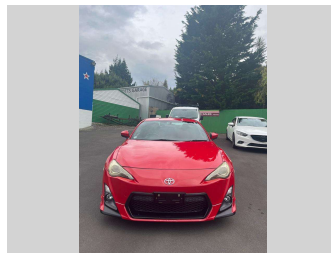

2015 Toyota 86 2.0i

Purchase Price **\$17,995**
Includes GST, Registration & Licensing

Finance may be available on this vehicle. Ask one of our friendly staff for more information.

Gain peace of mind with Mechanical Breakdown Insurance. **Ask us how.**

Body Style
Coupe

Odometer
161,188 km

Engine
2000 cc, Internal Combustion

Fuel Type
Petrol

Transmission
Auto, Rear Wheel

Wheels
Factory Alloys

VIN
7AT0H65RX26057501

Interior
Black, Cloth