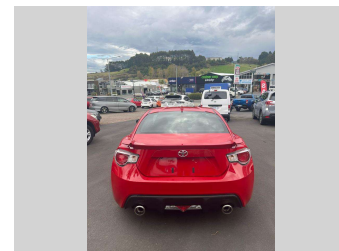

2015 Toyota 86 2.0i

Purchase Price **\$17,995**
Includes GST, Registration & Licensing

Finance may be available on this vehicle. Ask one of our friendly staff for more information.

Gain peace of mind with Mechanical Breakdown Insurance. **Ask us how.**

Body Style
Coupe

Odometer
161,188 km

Engine
2000 cc, Internal Combustion

Fuel Type
Petrol

Transmission
Auto, Rear Wheel

Wheels
Factory Alloys

VIN
7AT0H65RX26057501

Interior
Black, Cloth