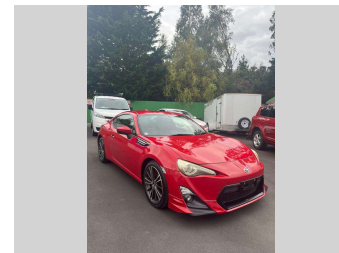

2015 Toyota 86 2.0i

Purchase Price **\$17,995**
Includes GST, Registration & Licensing

Finance may be available on this vehicle. Ask one of our friendly staff for more information.

Gain peace of mind with Mechanical Breakdown Insurance. **Ask us how.**

Body Style
Coupe

Odometer
161,188 km

Engine
2000 cc, Internal Combustion

Fuel Type
Petrol

Transmission
Auto, Rear Wheel

Wheels
Factory Alloys

VIN
7AT0H65RX26057501

Interior
Black, Cloth