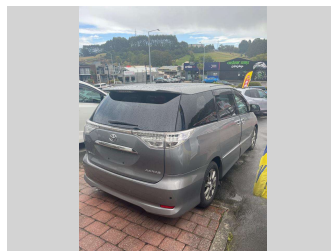

2016 Toyota Estima 7 seater

Purchase Price **\$19,995**
Includes GST, Registration & Licensing

Finance may be available on this vehicle. Ask one of our friendly staff for more information.

Gain peace of mind with Mechanical Breakdown Insurance. **Ask us how.**

Top features

- » Alloys
- » Central Locking
- » Electric Mirrors
- » Electric Mirrors
- » Electric Windows

Body Style
People Movers

Odometer
122,970 km

Engine
2360 cc, Internal Combustion

Fuel Type
Petrol

Transmission
Auto, 2WD