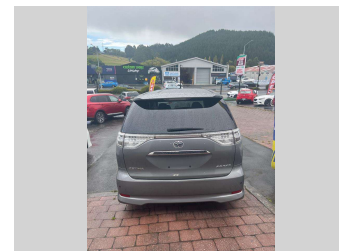

2016 Toyota Estima 7 seater

Purchase Price **\$19,995**
Includes GST, Registration & Licensing

Finance may be available on this vehicle. Ask one of our friendly staff for more information.

Gain peace of mind with Mechanical Breakdown Insurance. **Ask us how.**

Top features

- » Alloys
- » Central Locking
- » Electric Mirrors
- » Electric Mirrors
- » Electric Windows

Body Style
People Movers

Odometer
122,970 km

Engine
2360 cc, Internal Combustion

Fuel Type
Petrol

Transmission
Auto, 2WD