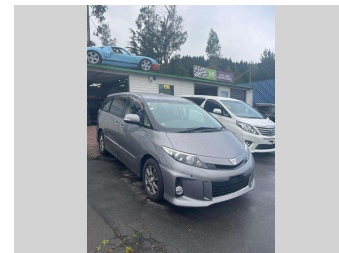

2016 Toyota Estima 7 seater

Purchase Price **\$19,995**
Includes GST, Registration & Licensing

Finance may be available on this vehicle. Ask one of our friendly staff for more information.

Gain peace of mind with Mechanical Breakdown Insurance. **Ask us how.**

Top features

- » Alloys
- » Central Locking
- » Electric Mirrors
- » Electric Mirrors
- » Electric Windows

Body Style
People Movers

Odometer
122,970 km

Engine
2360 cc, Internal Combustion

Fuel Type
Petrol

Transmission
Auto, 2WD