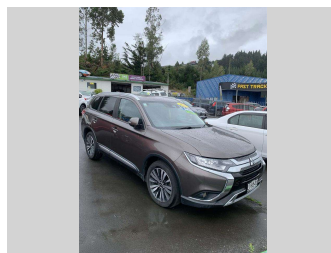

2019 Mitsubishi Outlander XLS 2.3D/4WD/6AT

Purchase Price **\$17,995**
Includes GST, Registration & Licensing

Finance may be available on this vehicle. Ask one of our friendly staff for more information.

Body Style
5 door, Station Wagon

Odometer
155,013 km

Engine
2268 cc, Internal Combustion

Fuel Type
Diesel

Transmission
Auto, 4WD

Wheels
Factory Alloys

VIN
JMFXLGF6WKJ000299

Interior
Black, Cloth