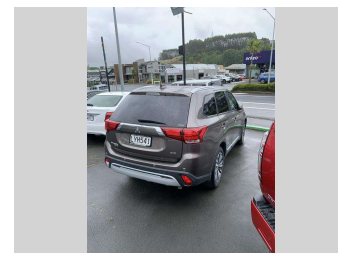

2019 Mitsubishi Outlander XLS 2.3D/4WD/6AT

Purchase Price **\$17,995**
Includes GST, Registration & Licensing

Finance may be available on this vehicle. Ask one of our friendly staff for more information.

Body Style
5 door, Station Wagon

Odometer
155,013 km

Engine
2268 cc, Internal Combustion

Fuel Type
Diesel

Transmission
Auto, 4WD

Wheels
Factory Alloys

VIN
JMFXLGF6WKJ000299

Interior
Black, Cloth