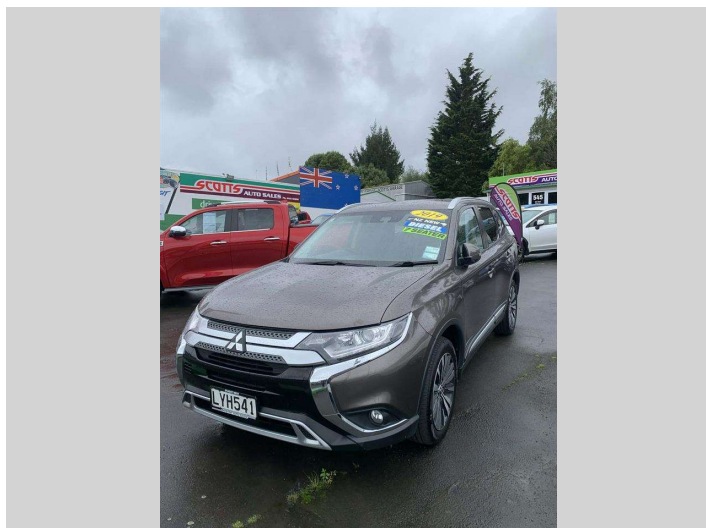

2019 Mitsubishi Outlander XLS 2.3D/4WD/6AT

Purchase Price **\$17,995**
Includes GST, Registration & Licensing

Finance may be available on this vehicle. Ask one of our friendly staff for more information.

Body Style
5 door, Station Wagon

Odometer
155,013 km

Engine
2268 cc, Internal Combustion

Fuel Type
Diesel

Transmission
Auto, 4WD

Wheels
Factory Alloys

VIN
JMFXLGF6WKJ000299

Interior
Black, Cloth