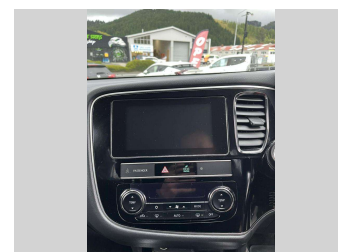

2019 Mitsubishi Outlander XLS 2.3D/4WD/6AT

Purchase Price **$17,995**
Includes GST, Registration & Licensing

Finance may be available on this vehicle. Ask one of our friendly staff for more information.

Gain peace of mind with Mechanical Breakdown Insurance. **Ask us how.**

Top features

- » Air Bag(s)
- » Air Conditioning
- » All Electrics
- » Alloys
- » Central Locking
- » Electric Mirrors
- » Rear Wiper
- » Remote Locking

Body Style
5 door, Station Wagon

Odometer
155,013 km

Engine
2268 cc, Internal Combustion

Fuel Type
Diesel

Transmission
Auto, 4WD

Wheels
Factory Alloys

VIN
JMFXLGF6WKJ000299

Interior
Black, Cloth

Safety

Based on 2025 UCSR rating for 12-21 models

Reg No.
LYH541

Ext Colour
Brown

History
NZ New, 2 owners

Seats
7 seats

CO2 Emissions
★ ★ ★ ★ ☆ ☆
189 grams/km

Energy Economy
★ ★ ☆ ☆ ☆ ☆
Annual fuel cost of $3,080
7.2L per 100km

Cost per year is an estimate based on diesel price of $2.00 per litre and an average distance of 14000 km. Includes Road User Charges (RUC). Emissions and Energy Economy figures standardised to 3P WLTP.

Stock ID: 87009

Scotts Auto Sales | Phone 03 455 0022 | Email scottsaautosales@xtra.co.nz
545 Kaikorai Valley Road, Kenmure, Dunedin 9011, New Zealand
www.scottsaautosales.co.nz