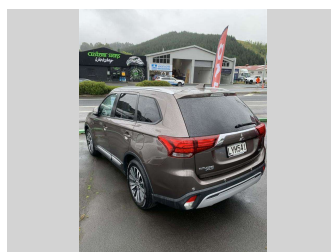

2019 Mitsubishi Outlander XLS 2.3D/4WD/6AT

Purchase Price **\$17,995**
Includes GST, Registration & Licensing

Finance may be available on this vehicle. Ask one of our friendly staff for more information.

Body Style
5 door, Station Wagon

Odometer
155,013 km

Engine
2268 cc, Internal Combustion

Fuel Type
Diesel

Transmission
Auto, 4WD

Wheels
Factory Alloys

VIN
JMFXLGF6WKJ000299

Interior
Black, Cloth