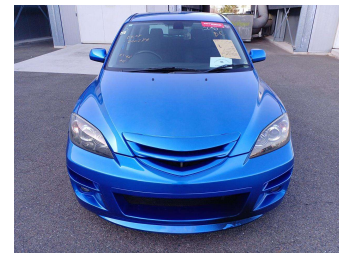

2004 Mazda Axela SPORT

Purchase Price
Includes GST, Registration & Licensing

POA

Finance may be available on this vehicle. Ask one of our friendly staff for more information.

Gain peace of mind with Mechanical Breakdown Insurance. **Ask us how.**

Top features

None Listed

Body Style

-

Odometer
48,077 km

Engine
2260 cc

Fuel Type
Petrol

Transmission
-

Wheels
-

VIN
-

Interior
-

Safety
-

Reg No.

-

Ext Colour
-

History
-