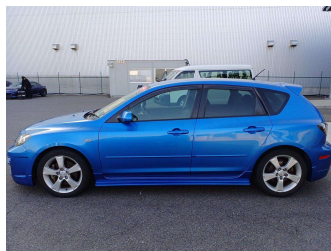

2004 Mazda Axela SPORT

Purchase Price
Includes GST, Registration & Licensing

POA

Finance may be available on this vehicle. Ask one of our friendly staff for more information.

Gain peace of mind with Mechanical Breakdown Insurance. **Ask us how.**

Top features

None Listed

Body Style

-

Odometer
48,077 km

Engine
2260 cc

Fuel Type
Petrol

Transmission
-