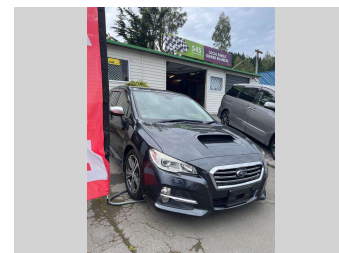

2016 Subaru LEVORG 1.6L turbo

Purchase Price **\$17,995**
Includes GST, Registration & Licensing

Finance may be available on this vehicle. Ask one of our friendly staff for more information.

Gain peace of mind with Mechanical Breakdown Insurance. **Ask us how.**

Body Style
Station Wagon

Odometer
76,741 km

Engine
1590 cc, Internal Combustion

Fuel Type
Petrol

Transmission
Auto, All Wheel Drive

Wheels
Factory Alloys

VIN
7AT0GF22X26089812

Interior
Black, Cloth