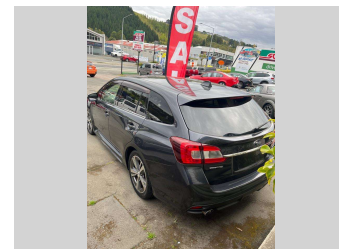

2016 Subaru LEVORG 1.6L turbo

Purchase Price **\$17,995**
Includes GST, Registration & Licensing

Finance may be available on this vehicle. Ask one of our friendly staff for more information.

Gain peace of mind with Mechanical Breakdown Insurance. **Ask us how.**

Body Style
Station Wagon

Odometer
76,741 km

Engine
1590 cc, Internal Combustion

Fuel Type
Petrol

Transmission
Auto, All Wheel Drive

Wheels
Factory Alloys

VIN
7AT0GF22X26089812

Interior
Black, Cloth