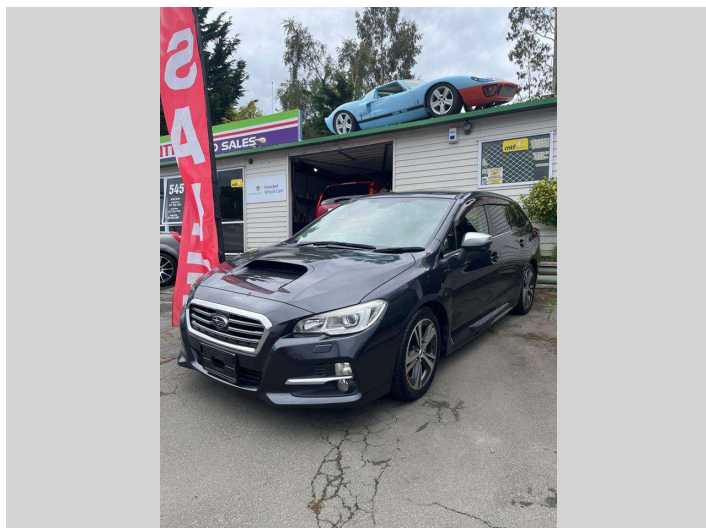

2016 Subaru LEVORG 1.6L turbo

Purchase Price **\$17,995**
Includes GST, Registration & Licensing

Finance may be available on this vehicle. Ask one of our friendly staff for more information.

Gain peace of mind with Mechanical Breakdown Insurance. **Ask us how.**

Body Style
Station Wagon

Odometer
76,741 km

Engine
1590 cc, Internal Combustion

Fuel Type
Petrol

Transmission
Auto, All Wheel Drive

Wheels
Factory Alloys

VIN
7AT0GF22X26089812

Interior
Black, Cloth

Safety

Based on 2025 VSRR rating

Reg No.
-

Ext Colour
Grey

History
-

Seats
5 seats

CO2 Emissions
★★★★☆
153 grams/km

Energy Economy
★★★★☆☆