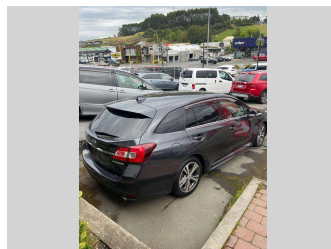

2016 Subaru LEVORG 1.6L turbo

Purchase Price **\$17,995**
Includes GST, Registration & Licensing

Finance may be available on this vehicle. Ask one of our friendly staff for more information.

Gain peace of mind with Mechanical Breakdown Insurance. **Ask us how.**

Body Style
Station Wagon

Odometer
76,741 km

Engine
1590 cc, Internal Combustion

Fuel Type
Petrol

Transmission
Auto, All Wheel Drive

Wheels
Factory Alloys

VIN
7AT0GF22X26089812

Interior
Black, Cloth