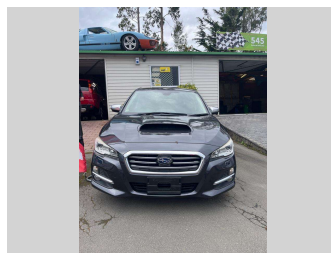

2016 Subaru LEVORG 1.6L turbo

Purchase Price **\$17,995**
Includes GST, Registration & Licensing

Finance may be available on this vehicle. Ask one of our friendly staff for more information.

Gain peace of mind with Mechanical Breakdown Insurance. **Ask us how.**

Body Style
Station Wagon

Odometer
76,741 km

Engine
1590 cc, Internal Combustion

Fuel Type
Petrol

Transmission
Auto, All Wheel Drive

Wheels
Factory Alloys

VIN
7AT0GF22X26089812

Interior
Black, Cloth